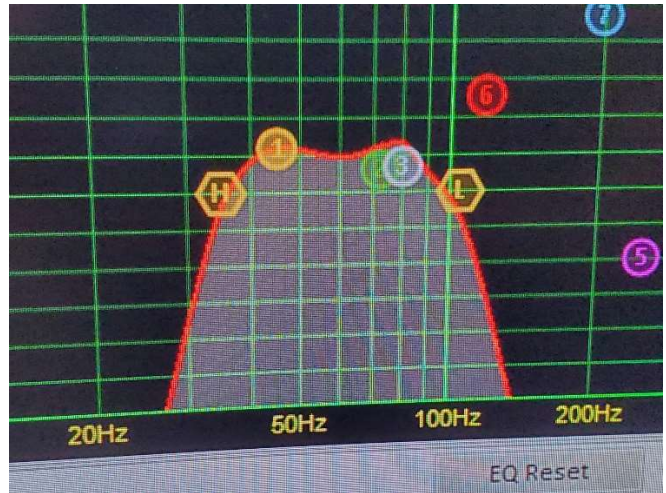

### FCS21H 21 Active Sub (2 pages)

FCS21H Frequency Response

<b>4 ohms (RMS)</b>	2500W
<b>Output Circuitry</b>	Class D
<b>Frequency Response (DSP adjustable)</b>	20Hz-20KHz(±1dB)
<b>Total Harmonic Distortion</b>	≤0.05%
<b>Slew Rate</b>	≥40V/μs
<b>Damping Factor</b>	≥400
<b>Input Impedance</b>	10K/20K Ohms, unbalanced or balanced
<b>S/N Ratio</b>	≥95dB
<b>Power Supply (PFC)</b>	AC 90 - 260V ~50/60Hz
<b>Input Sensitivity (DSP adjustable)</b>	1.7V
<b>A-Guard Protection System</b>	DC protection, Undervoltage protection, Smart overheat management, Soft startup protection, Output overload protection, Input/Output Limiter(DSP adjustable)
<b>Cooling System</b>	Smart Fan cooling system control, Variable speed fans, Back to front venting, mandatory cooling
<b>Input/Output Connector</b>	XLR

Specification		Design		Parameters	
Nominal Diameter	21 inch	Surround Shape	Triple Roll	Xvar	+/-14 mm
Nominal Impedance	4 ohm	Cone Shape	Radial	Mms	337 g
Minimum Impedance	6.2 ohm	Magnet Type	Neodymium Inside	B1	24.5 TxM
Continuous Power Handling	3600 W	Spider	Double Silicone	Le	2.6 Mh
Nominal Power Handling(A.E.S.)	1800 W	Pole Design	T-pole	EBP	73 Hz
Sensitivity(1W/1m)	96 dB	Recommended Enclosure Vol.	dm3( ft3)		
Frequency Range	32Hz - 1000Hz	Recommended Tuning Frq.	36 Hz	Mounting &Shipping	
Voice Coil Diameter	127.1mm (5 in)			Overall Diameter	545mm (21.46 in)
Winding Material	Copper	Parameters		Bolt Circle Diameter	525mm (20.46 in)
Former Material	Glass Fibre	Fs	35 Hz	Baffle Cutout Diameter	499mm (19.6 in)
Magnet Material	Neodymium Inside	Re	3.6 ohm	Depth	269mm (10.6 in)
Winding Depth	30.5 mm (1.2 in)	Qes	0.48	Flange Gasket Thickness	19.5mm (0.77 in)
Magnetic Gap Depth	13 mm (0.51 in)	Qms	4.6	Air volume Occupied by driver	16.5 dm3( ft3)
Flux Density	1.2 Tesla	Qts	0.44	Net Weight	13.3 kg( 29.3 lb)
		Vas	213.5 dm3( ft3)	Shipping Weight	14.1 kg( 31 lb)
		Sd	1720cm2 ( in2)	Shipping Box	560*560*290 mm (22.0x22.0x11.5in)
		EtaZero	2.40%		
		Xmax	+/-12.85 mm		